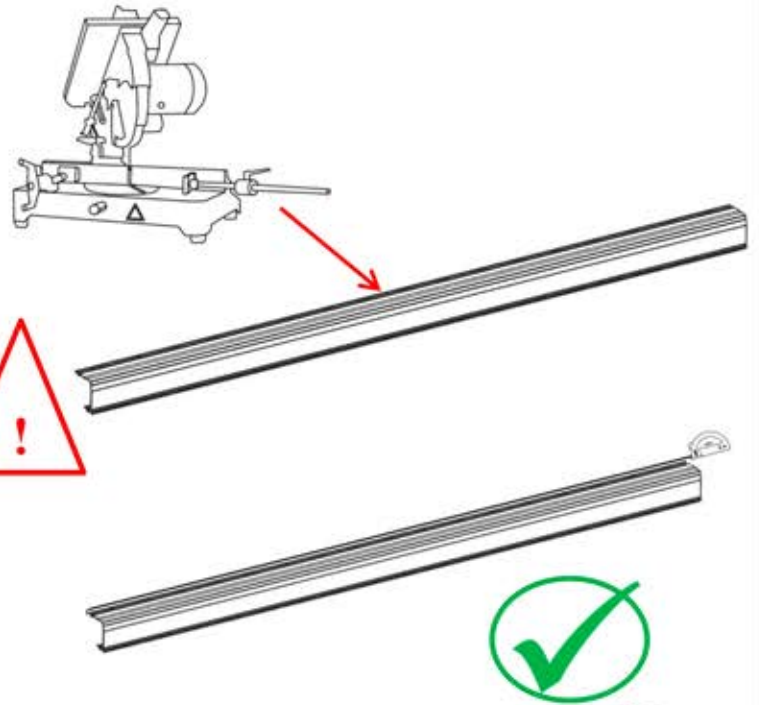

1

PanoramGlass

VERTİKALEK TIRAZ

MÜŞTERİ ADI/SİHADE:		TARİH: 02.01.2023	
MÜŞERİ ÖLÇÜLERİ			
MÜŞERİ	MÜŞERİ ADI/İLİ PROFİLİ	MÜŞERİ YAKI KONUTLUK ADI/İLİ BİLDİ YERİ	MÜŞERİ PANEL NERELİ KAPAK BİLDİ YERİ
	0000	1	0000
MÜŞERİ YERİ			
ALBERT GEMAL MÜŞERİ			
SÖREY MÜŞERİ			
KAPAK ÖLÇÜLERİ			
KAPAK TİPİ		MÜŞERİ	MÜŞERİ
0000	0	0000	0
0000	0	0000	0
0000	0	0000	0

2