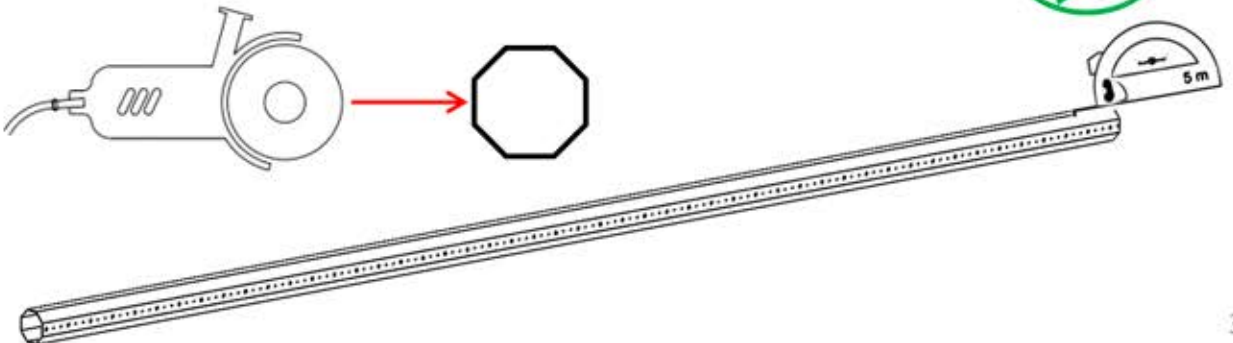

1

PanoramGlass

VERTİKALEK TIRAZ

MÜŞTERİ ADI/SİHADE:		TARİH: 02.01.2023	
MÜŞERİ ÖLÇÜLERİ			
MÜŞERİ	MÜŞERİ ADI/İLİ PROFİLİ	MÜŞERİ YAKI KONUTLUK ADI/İLİ BİLDİ YERİ	MÜŞERİ PANEL NERELİ KAPAK BİLDİ YERİ
	0000	1	0000
MÜŞERİ YERİ			
ALBERT GEMAL MÜŞERİ			
SÖREY MÜŞERİ			
KAPAK ÖLÇÜLERİ			
KAPAK TİPİ		MÜŞERİ	MÜŞERİ
0000	0	0000	0
0000	0	0000	0
0000	0	0000	0

2