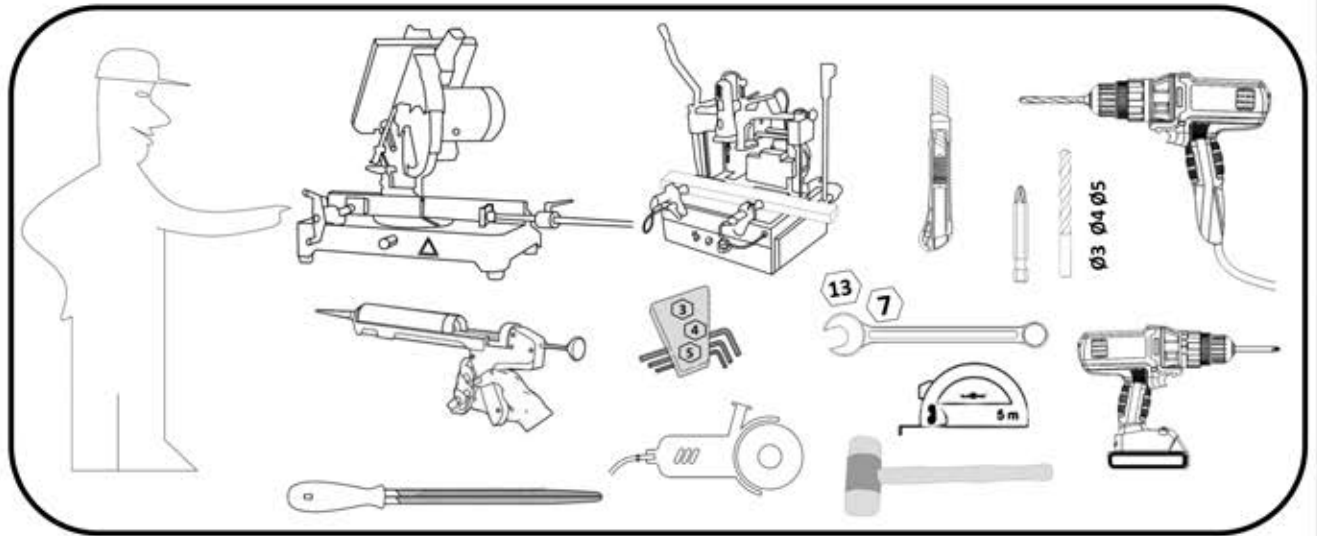

PanoramGlass
безрамне скління

GILJOTINA TWIN TOP

ЗОВНІ

ВСЕРЕДИНІ

- B15122--**
16*116 SIDE PROFILE 5,0 MT
- B15149--**
16*116 SIDE PROFILE 6,0 MT
- B15118--**
61*74 SIDE DUAL
CHANNEL PROFILE 5,0 MT
- B15147--**
61*74 SIDE DUAL
CHANNEL PROFILE 6,0 MT
- B15121--**
18*50 PANEL PROFILE
- B15117--**
19*84 SIDE SINGLE
CHANNEL PROFILE 5,0 MT
- B15146--**
19*84 SIDE SINGLE
CHANNEL PROFILE 6,0 MT
- B15120--**
35*14 SIDE CAP PROFILE 5,0 MT
- B15148--**
35*14 SIDE CAP PROFILE 6,0 MT
- B15137--**
86*58 ADDITIONAL CHANNEL SIDE
PROFILE 5,0 MT
- B15155--**
86*58 ADDITIONAL CHANNEL SIDE
PROFILE 6,0 MT